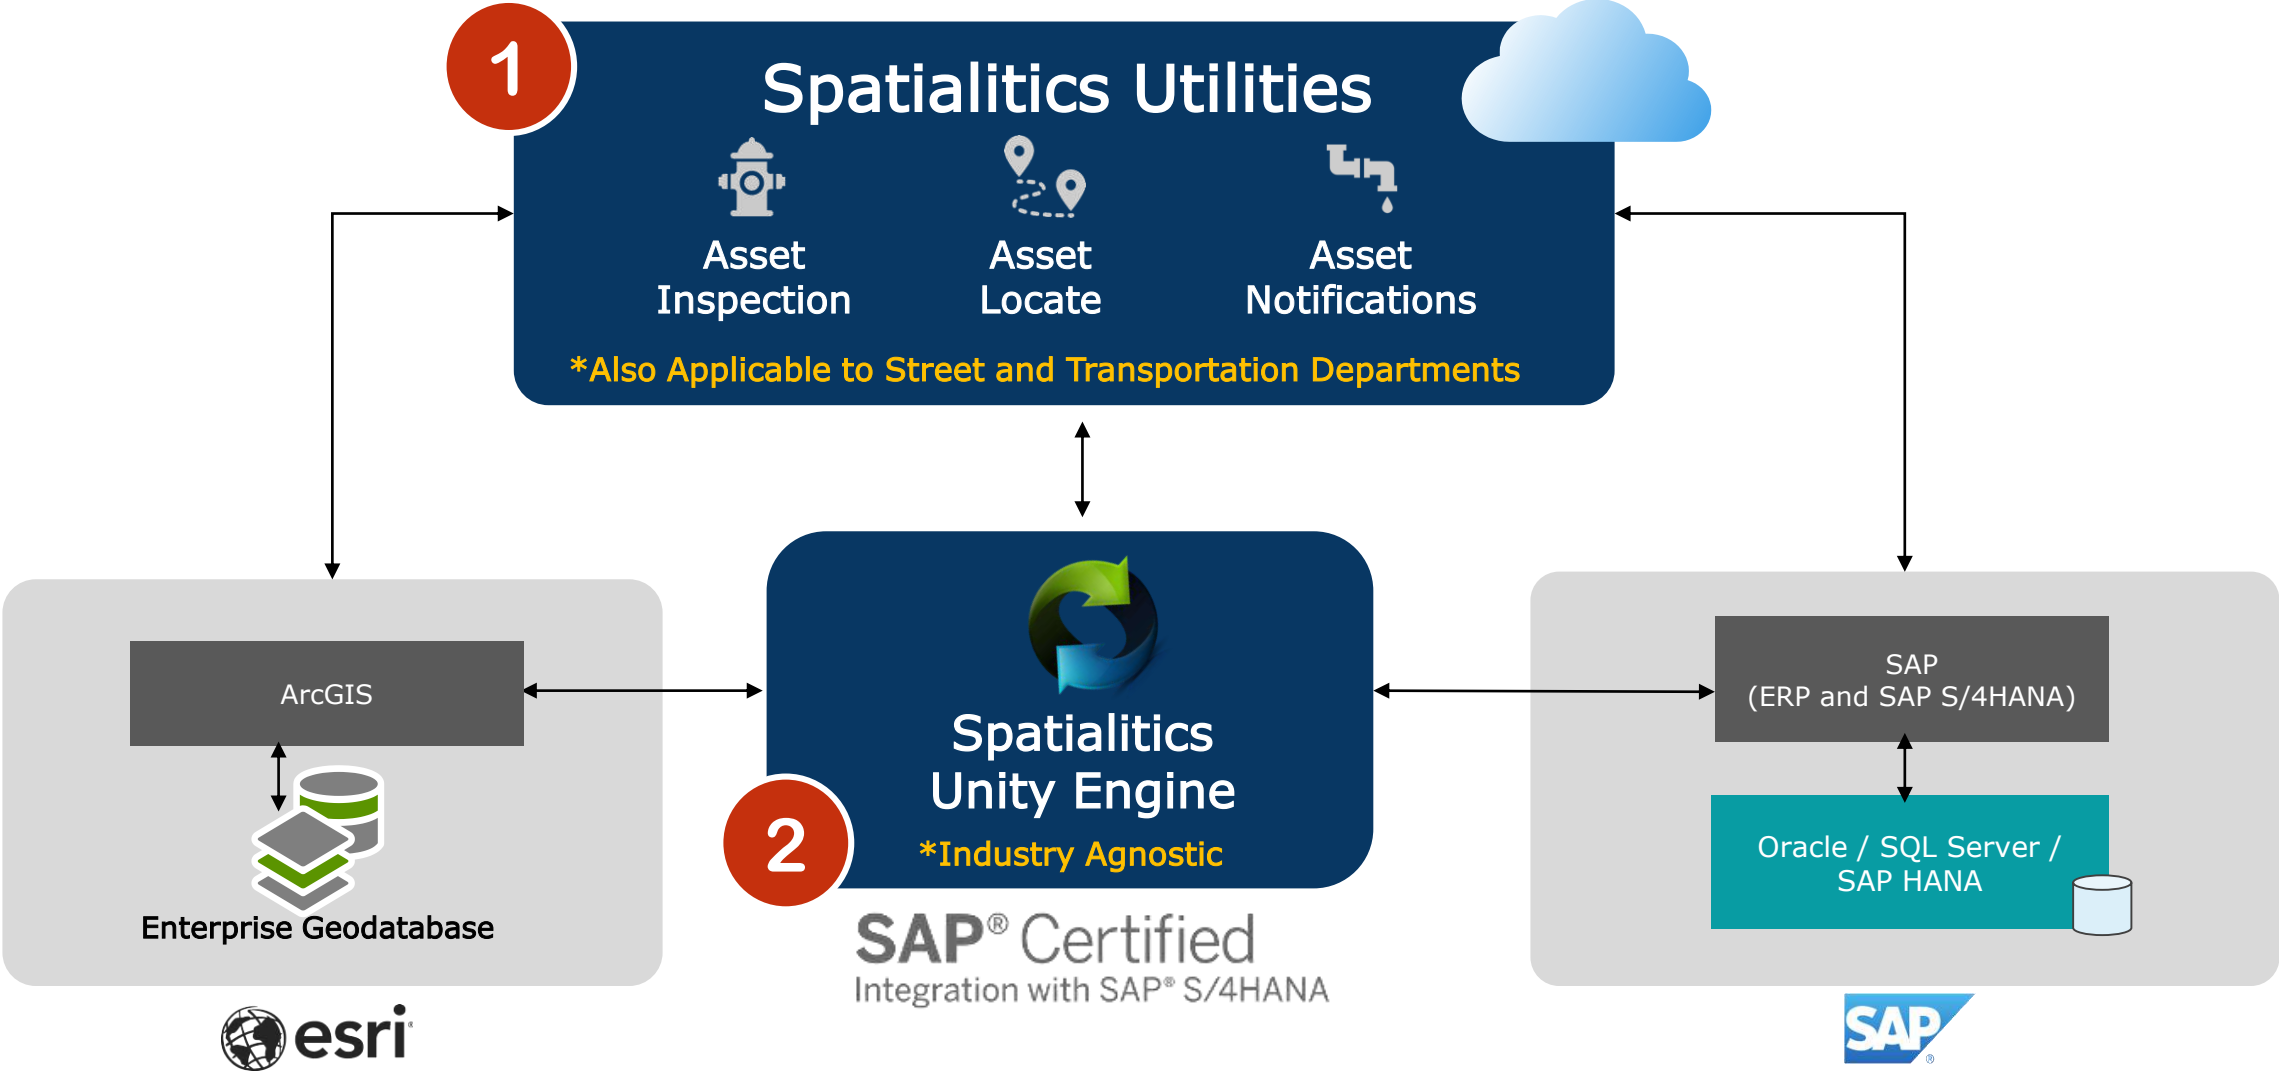

Utilities Asset Lifecycle Management

Modern SaaS-based Solutions

Spatialitics Utilities & Spatialitics Unity Engine

Spatialitics Unity Engine

Bridging the gap between Enterprise and Geospatial Data

World's First SAP Certified Platform for SAP and ArcGIS Integration

SAP® Certified
Integration with SAP S/4HANA®

**Ready
Connectivity to
SAP and ArcGIS**

Execution Modes

- Real time
- Scheduled Batch
- On-Demand

**Maintains Data
Integrity across
both systems of
records**

Composite Business Processes for the Operational Workforce

On-Time Inspections

Efficient Identification of Buried Assets

Real-Time Process Automation

Exceptional ROI

Asset Lifecycle	Utility App	
Asset Inspection	Hydrant/Valve Audit	
Asset Locate	Line Locate	
Asset Notification	Main Break	

Esri Spatial Apps

Connects SAP and ArcGIS

Empowers modern workforce

Pricing Model

Spatialitics Utilities:	<ul style="list-style-type: none">• Asset Inspection• Asset Locate• Asset Notifications	Monthly Subscription
Spatialitics Unity Engine:	<ul style="list-style-type: none">• Synchronization of SAP EAM Attributes and Class Characteristics with ArcGIS• Synchronization of SAP Utilities Attributes and Class Characteristics with ArcGIS• Industry Agnostic	Monthly Subscription