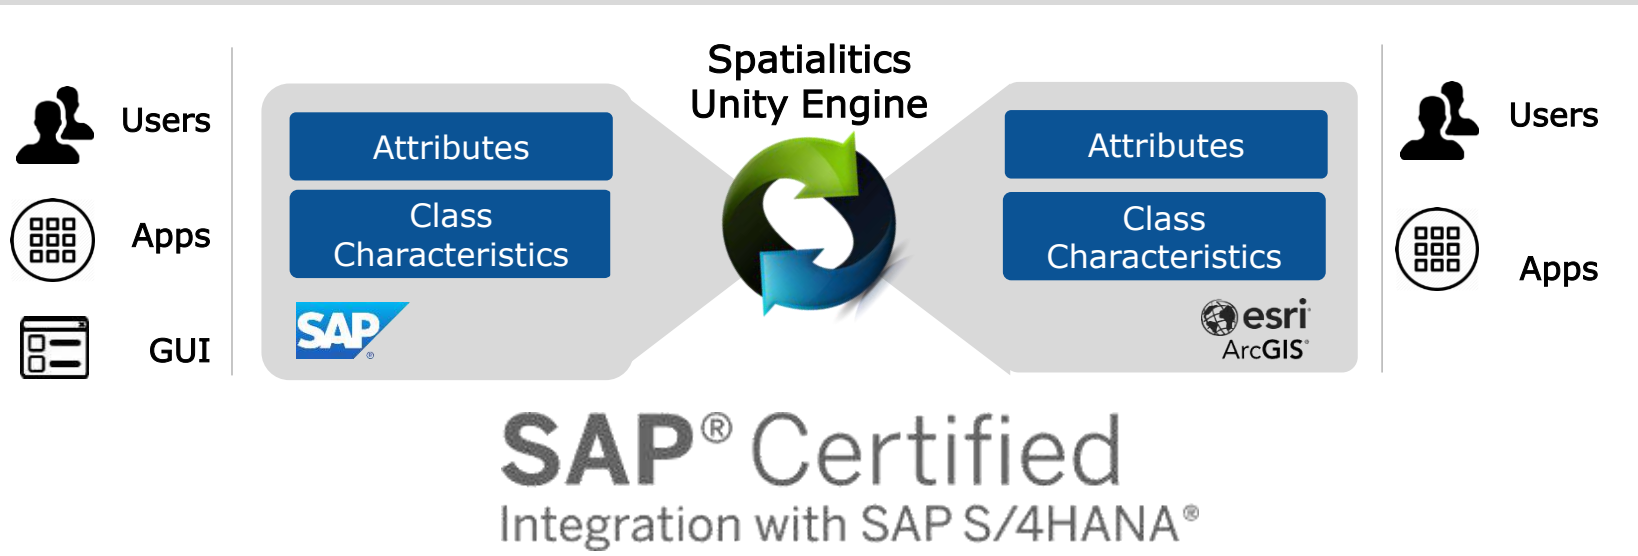

Utilities Asset Lifecycle Management

Modern SaaS-based Solutions

Spatialitics Utilities & Spatialitics Unity Engine

Spatialitics Unity Engine

Bridging the gap between Enterprise and Geospatial Data

World's First SAP Certified Platform for SAP and ArcGIS Integration

SAP® Certified
Integration with SAP S/4HANA®

**Ready
Connectivity to
SAP and ArcGIS**

Execution Modes

- Real time
- Scheduled Batch
- On-Demand

**Maintains Data
Integrity across
both systems of
records**

Composite Business Processes for the Operational Workforce