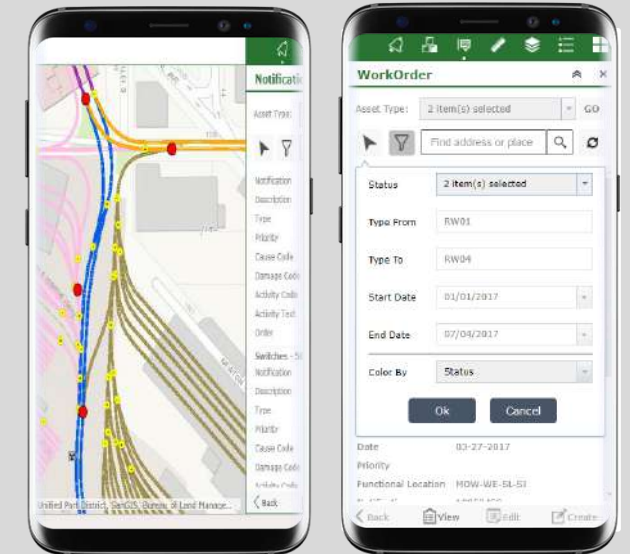

SAP® Certified
Integration with SAP S/4HANA®

**Ready
Connectivity to
SAP and ArcGIS**

Execution Modes

- Real time
- Scheduled Batch
- On-Demand

**Maintains Data
Integrity across
both systems of
records**

Composite Business Processes for the Operational Workforce

On-Time Inspections

Efficient Identification of Buried Assets

Real-Time Process Automation

Exceptional ROI

Asset Lifecycle	Utility App	
Asset Inspection	Hydrant/Valve Audit	
Asset Locate	Line Locate	
Asset Notification	Main Break	